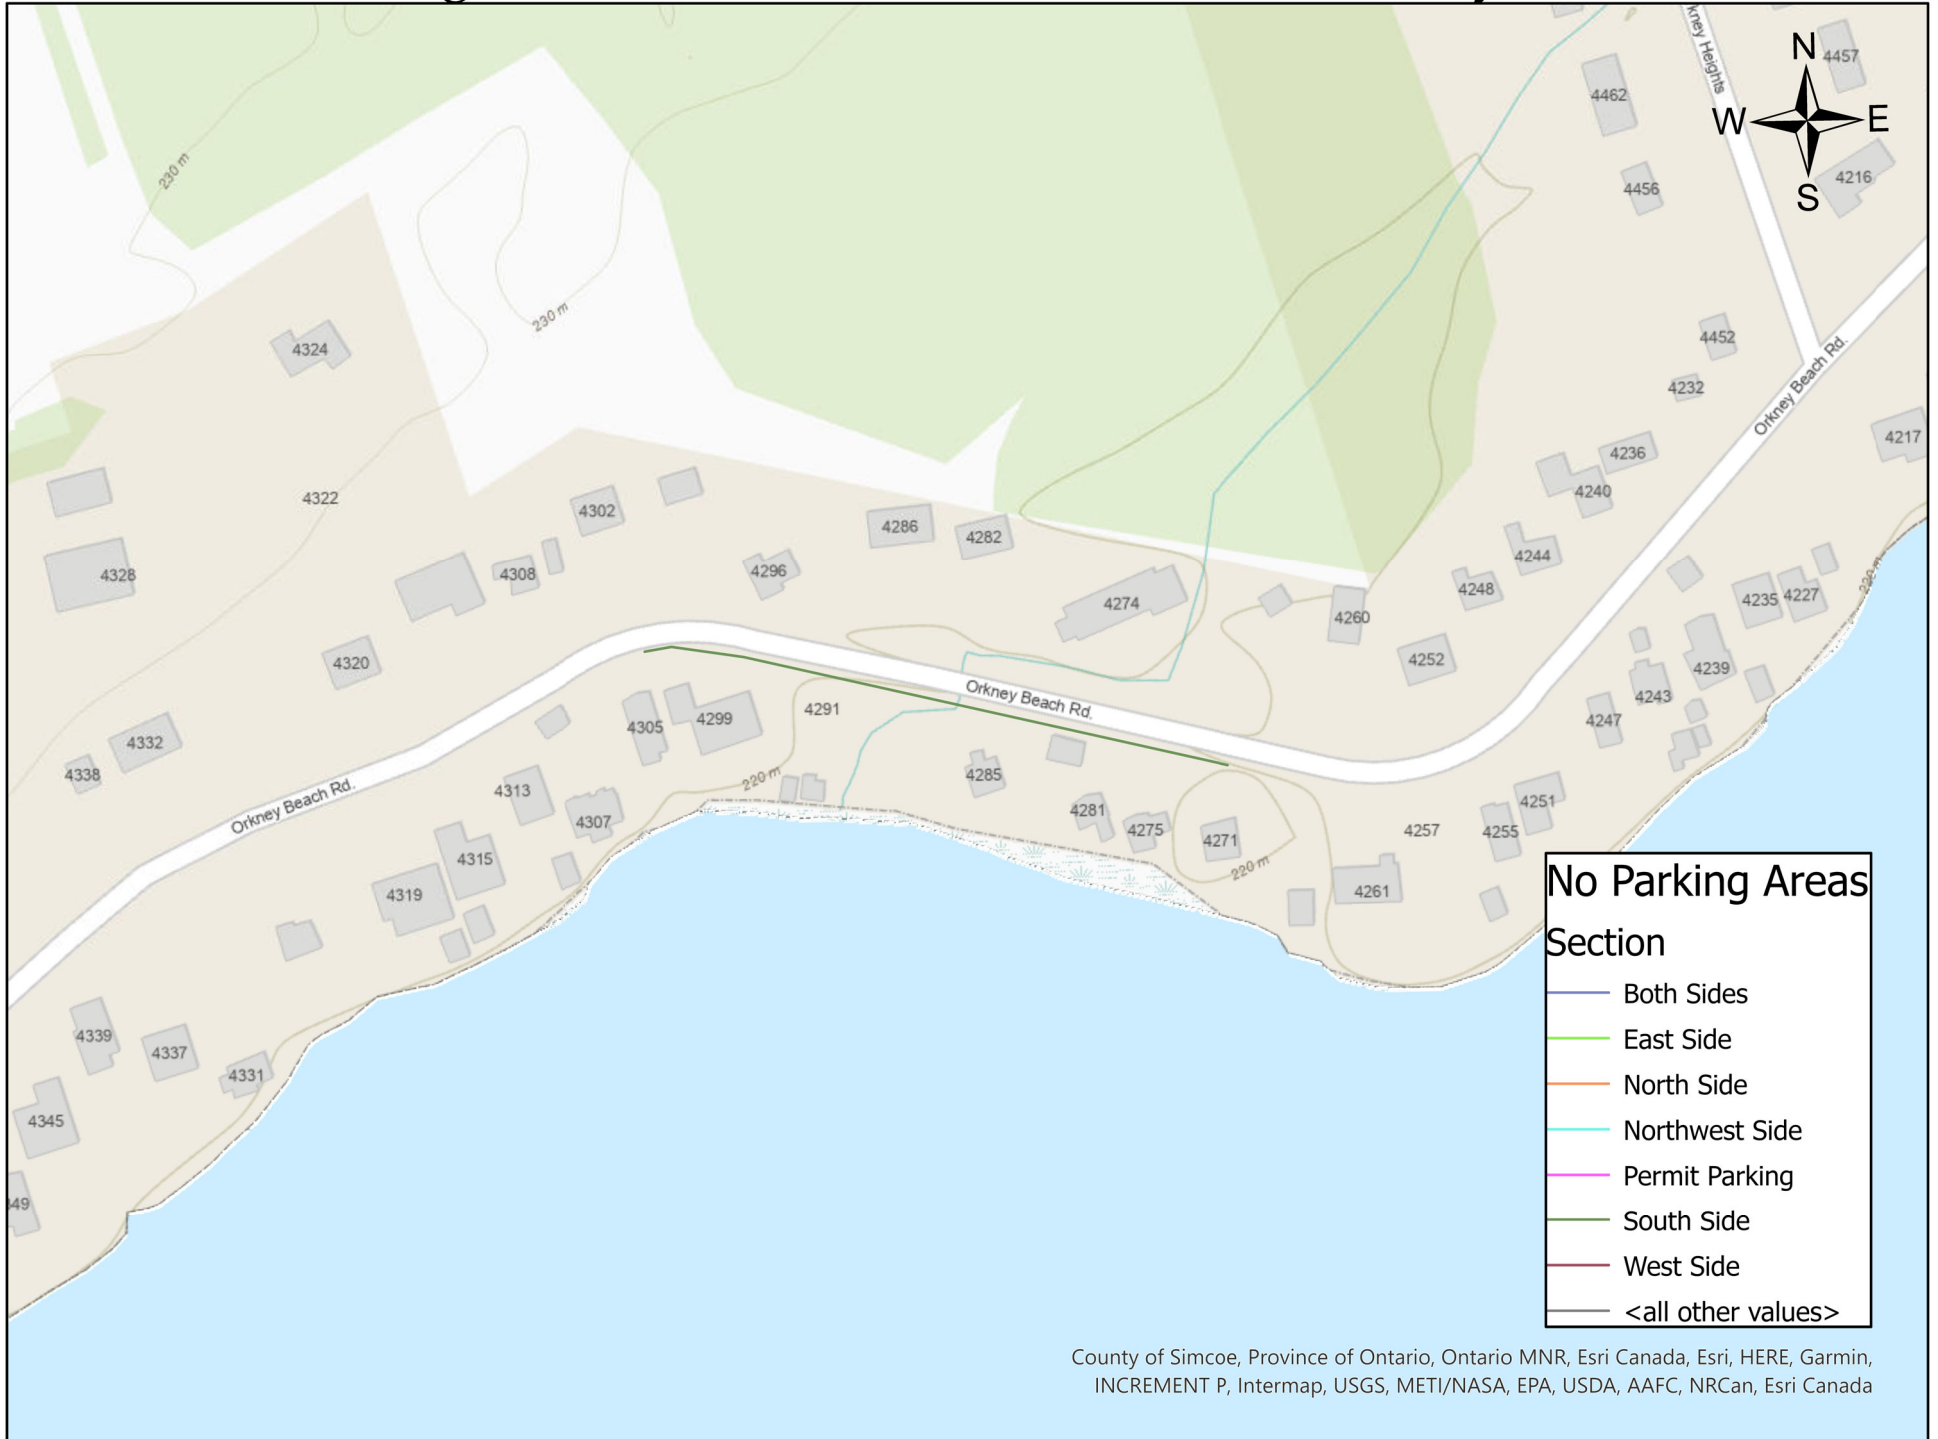

No Parking - Central Ramara - 4271 to 4299 Orkney Beach Rd

County of Simcoe, Province of Ontario, Ontario MNR, Esri Canada, Esri, HERE, Garmin, INCREMENT P, Intermap, USGS, METI/NASA, EPA, USDA, AAFC, NRCan, Esri Canada

0 0.05 0.1 0.2 Kilometers

2024-01-26 12:43 PM
User: hwalton

No Parking - Central Ramara - Bonnie Beach Rd & Harry's Lane

County of Simcoe, Province of Ontario, Ontario MNR, Esri Canada, Esri, HERE, Garmin, INCREMENT P, USGS, EPA, USDA, AAFC, NRCan, Esri Canada

No Parking - Central Ramara - Creighton St (S+N), Caroline St & Henry St

No Parking Areas Section

- Both Sides
- East Side
- North Side
- Northwest Side
- Permit Parking
- South Side
- West Side
- <all other values>

No Parking - Central Ramara - Whitney Rd, Courtland St, Orkney Beach Rd & Anderson Ave

No Parking Areas Section

- Both Sides
- East Side
- North Side
- Northwest Side
- Permit Parking
- South Side
- West Side
- <all other values>