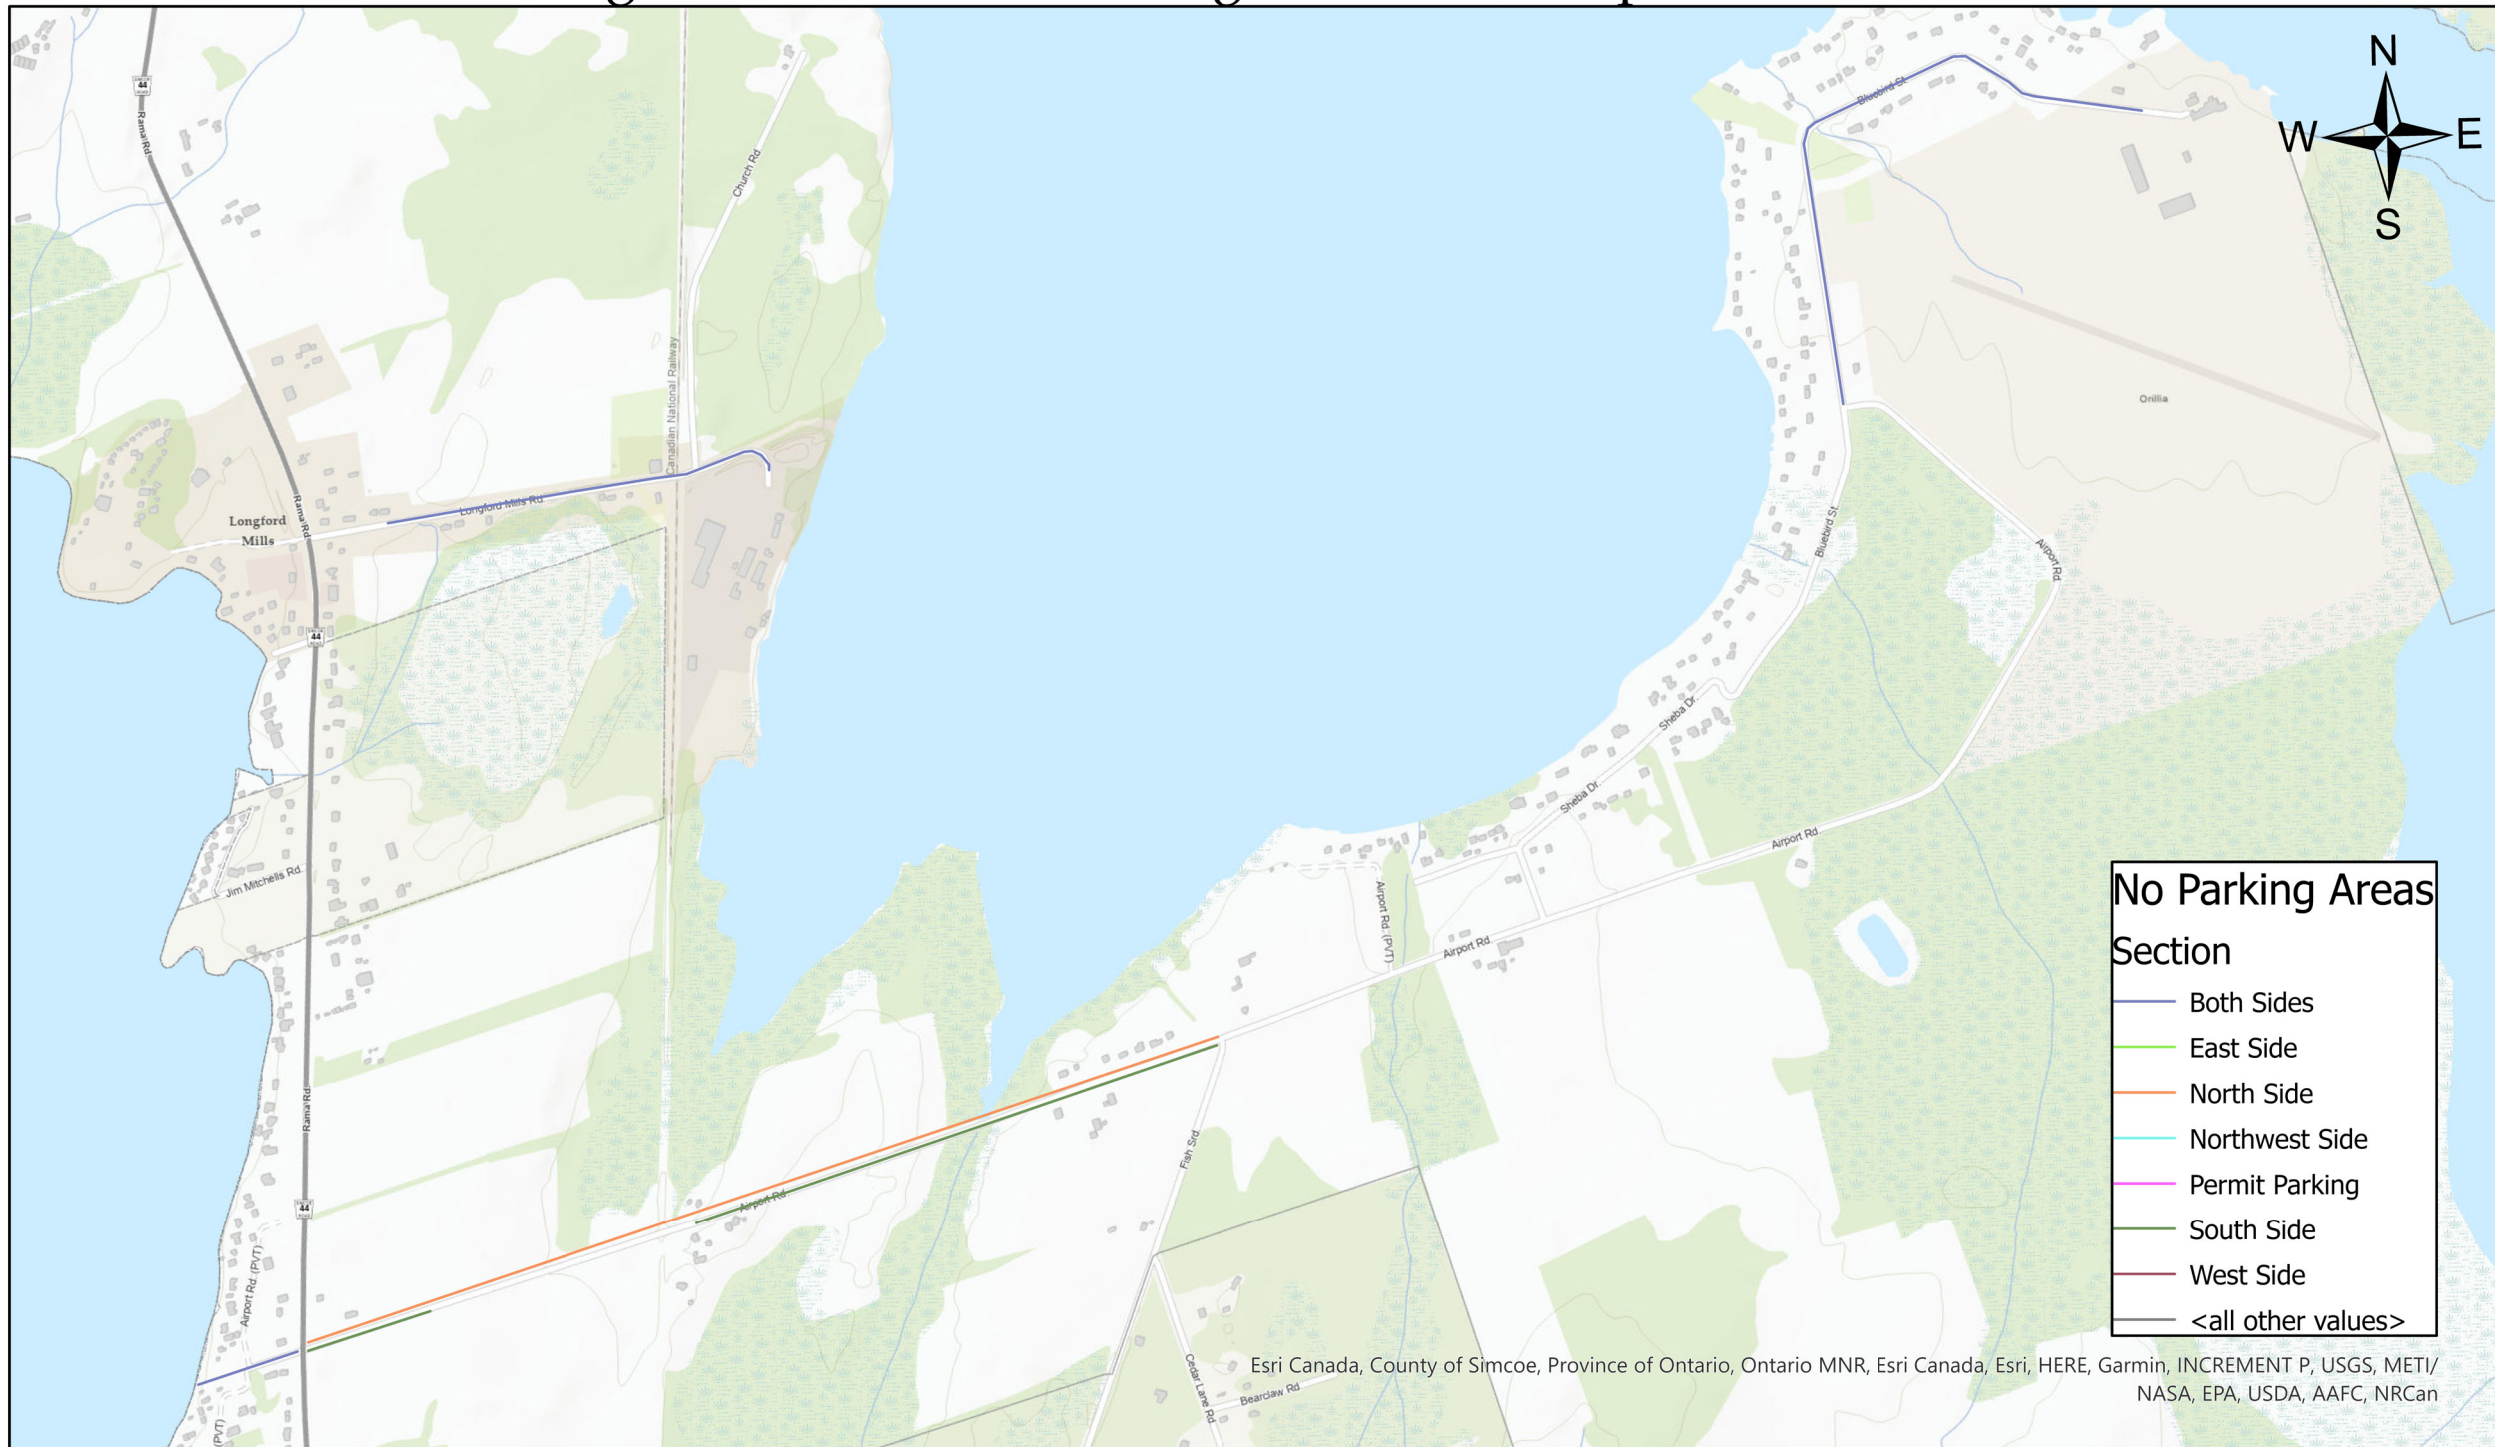

# No Parking - North Ramara - Longford Mills, Airport Rd & Bluebird St

**No Parking Areas Section**

- Both Sides
- East Side
- North Side
- Northwest Side
- Permit Parking
- South Side
- West Side
- <all other values>

# No Parking - North Ramara - Oak Point Rd

County of Simcoe, Province of Ontario, Ontario MNR, Esri Canada, Esri, HERE, Garmin, INCREMENT P, Intermap, USGS, METI/NASA, EPA, USDA, AAFC, NRCan, Esri Canada

# No Parking - North Ramara - Riverleigh Dr, Park Lane Cres & Poplar Ln

Esri Canada, County of Province of Ontario, Ontario MNR, Esri Canada, Esri, HERE, Garmin, G, INCREMENT P, USGS, EPA, USDA, AAFC, NRCan, Esri Canada

0 0.13 0.25 0.5 Kilometers

2024-01-26 10:32 AM  
User: hwalton