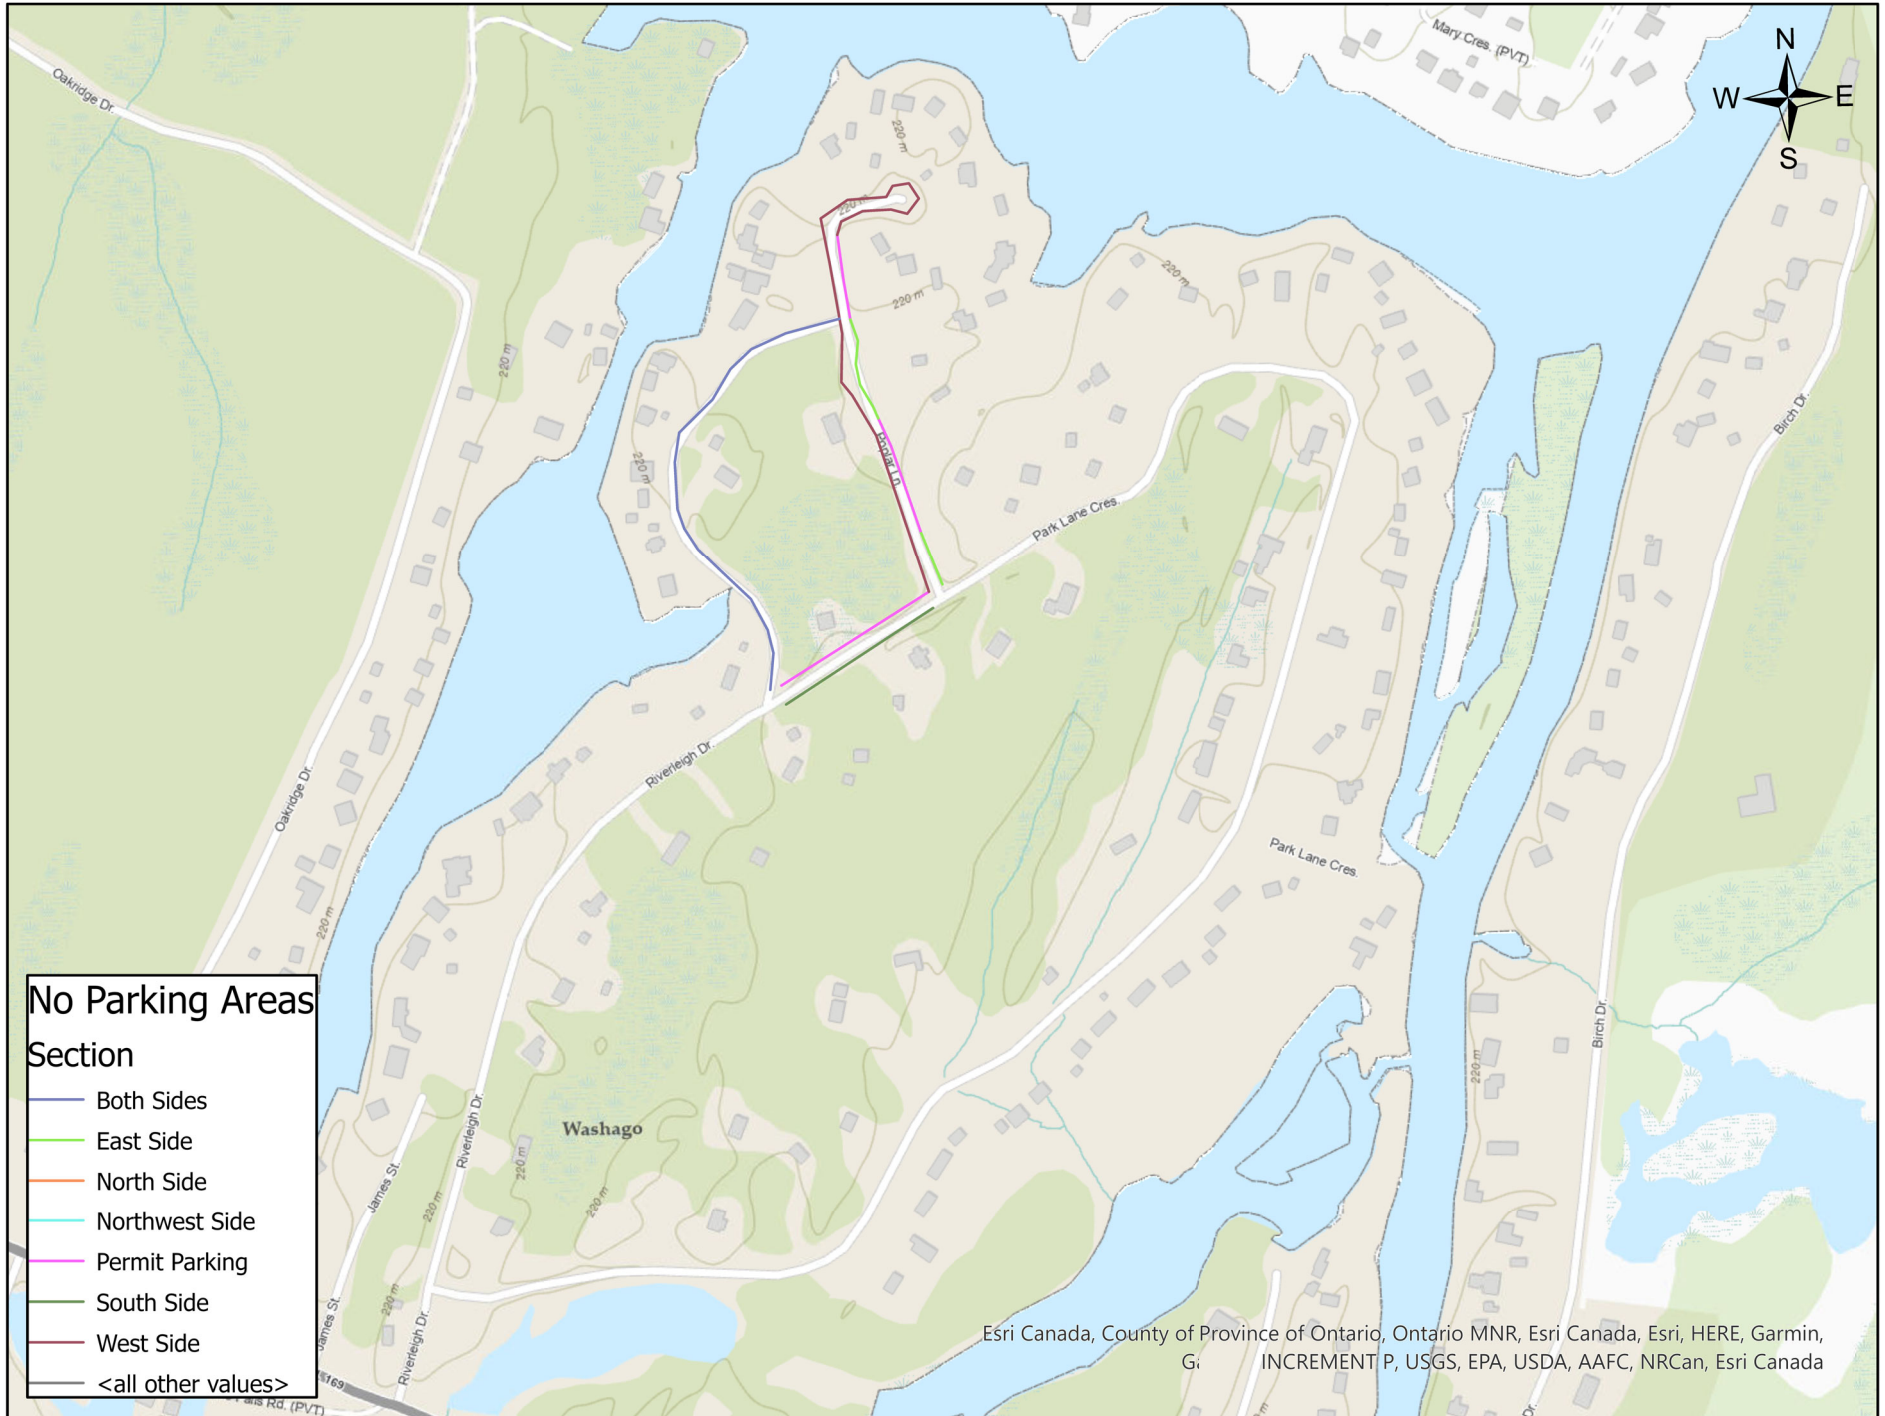

No Parking - North Ramara - Riverleigh Dr, Park Lane Cres & Poplar Ln

Esri Canada, County of Province of Ontario, Ontario MNR, Esri Canada, Esri, HERE, Garmin, G, INCREMENT P, USGS, EPA, USDA, AAFC, NRCan, Esri Canada

0 0.13 0.25 0.5 Kilometers

2024-01-26 10:32 AM
User: hwalton