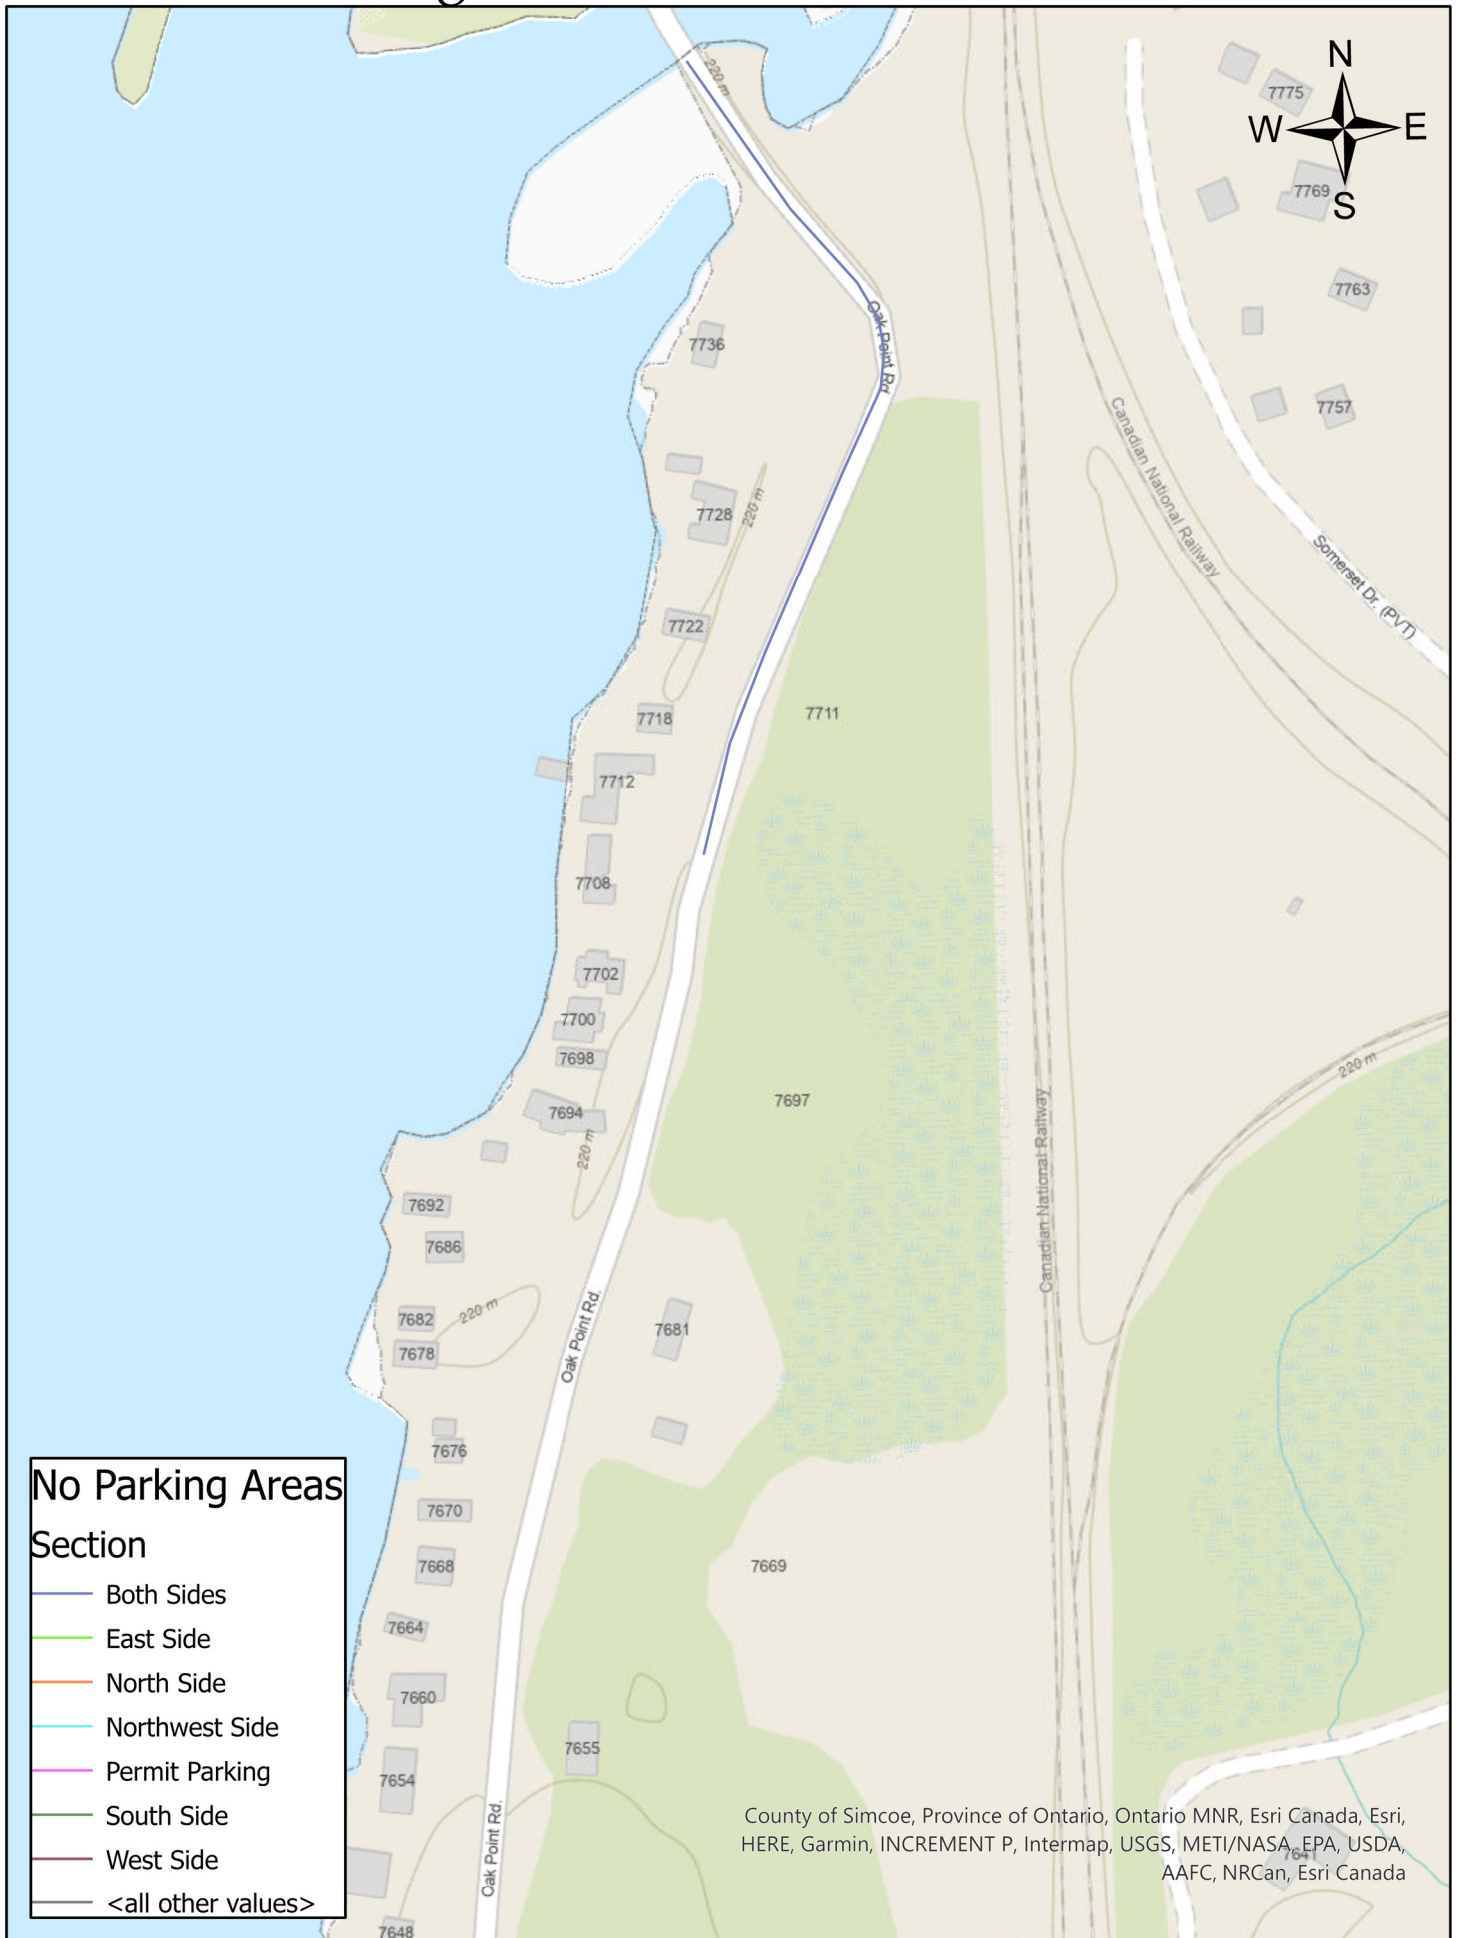

# No Parking - North Ramara - Longford Mills, Airport Rd & Bluebird St

**No Parking Areas Section**

- Both Sides
- East Side
- North Side
- Northwest Side
- Permit Parking
- South Side
- West Side
- <all other values>

# No Parking - North Ramara - Oak Point Rd

County of Simcoe, Province of Ontario, Ontario MNR, Esri Canada, Esri, HERE, Garmin, INCREMENT P, Intermap, USGS, METI/NASA, EPA, USDA, AAFC, NRCan, Esri Canada

# No Parking - North Ramara - Riverleigh Dr, Park Lane Cres & Poplar Ln

Esri Canada, County of Province of Ontario, Ontario MNR, Esri Canada, Esri, HERE, Garmin, G, INCREMENT P, USGS, EPA, USDA, AAFC, NRCan, Esri Canada

0 0.13 0.25 0.5 Kilometers

2024-01-26 10:32 AM  
User: hwalton