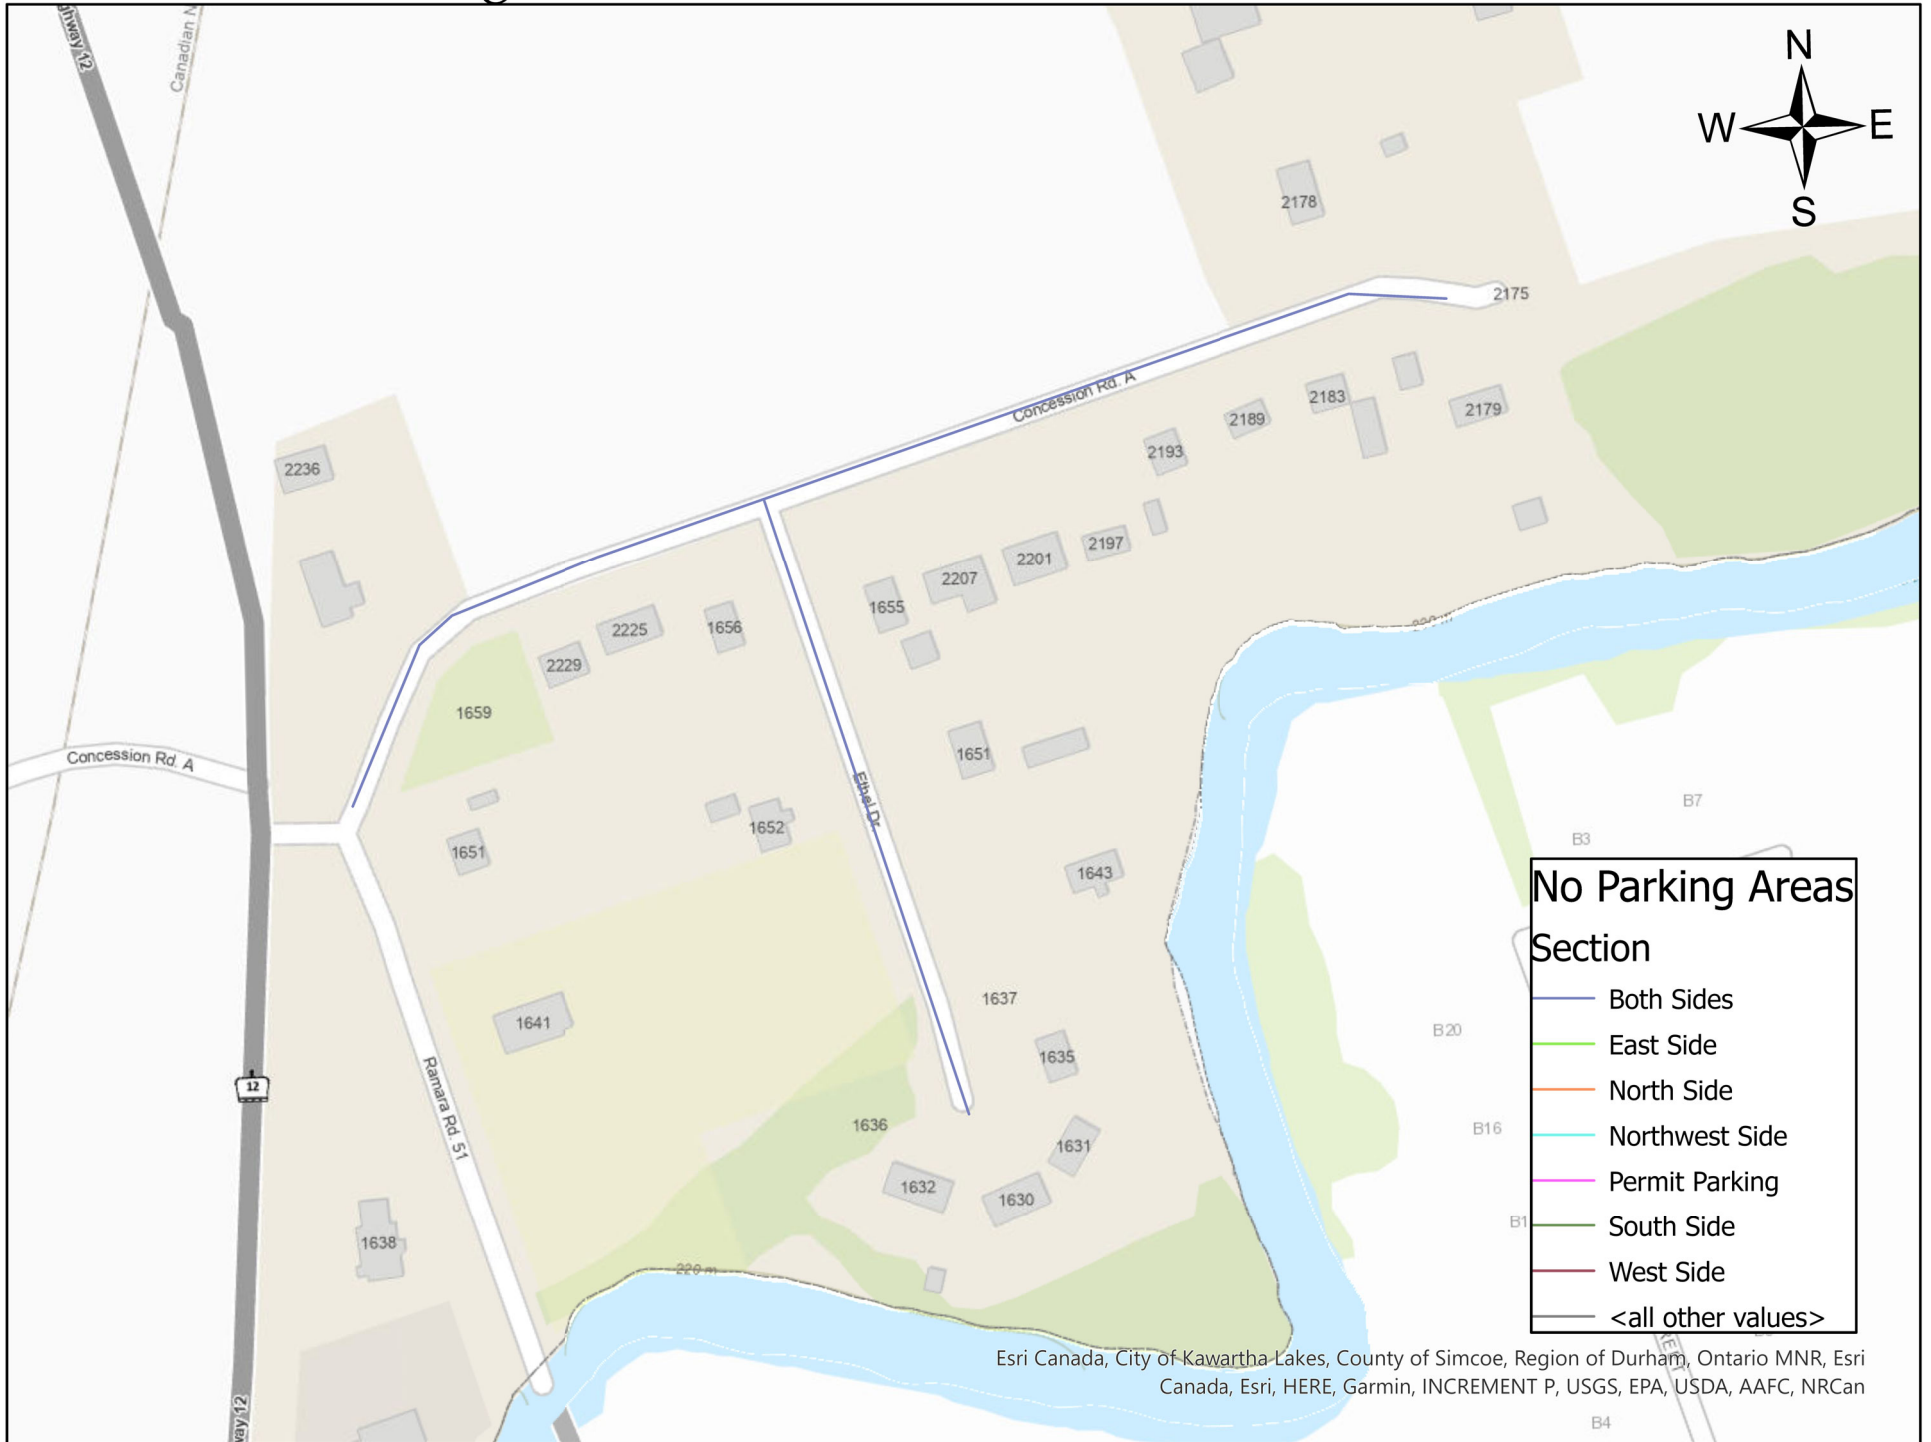

No Parking - South Ramara - Concession Rd 2

No Parking Areas Section

- Both Sides
- East Side
- North Side
- Northwest Side
- Permit Parking
- South Side
- West Side
- <all other values>

City of Kawartha Lakes, County of Simcoe, Province of Ontario, Ontario MNR, Esri Canada, Esri, HERE, Garmin, INCREMENT P, USGS, EPA, USDA, AAFC, NRCan, Esri Canada

No Parking - South Ramara - Concession Rd A & Ethel Dr

Esri Canada, City of Kawartha Lakes, County of Simcoe, Region of Durham, Ontario MNR, Esri Canada, Esri, HERE, Garmin, INCREMENT P, USGS, EPA, USDA, AAFC, NRCan

No Parking - South Ramara - Florida Ave, Concession Rd B & Spyglass Point Rd

Esri Canada, City of Kawartha Lakes, County of Simcoe, Region of Durham, Ontario MNR, Esri Canada, Esri, HERE, Garmin, INCREMENT P, USGS, EPA, USDA, AAFC, NRCan

City of Kawartha Lakes, County of Simcoe, Province of Ontario, Ontario MNR, Esri Canada, Esri, HERE, Garmin, INC, Garmin, INCREMENT P, USGS, EPA, USDA, AAFC, NRCan, Esri Canada

No Parking - South Ramara - Ramara Road 47 (near Talbot River)