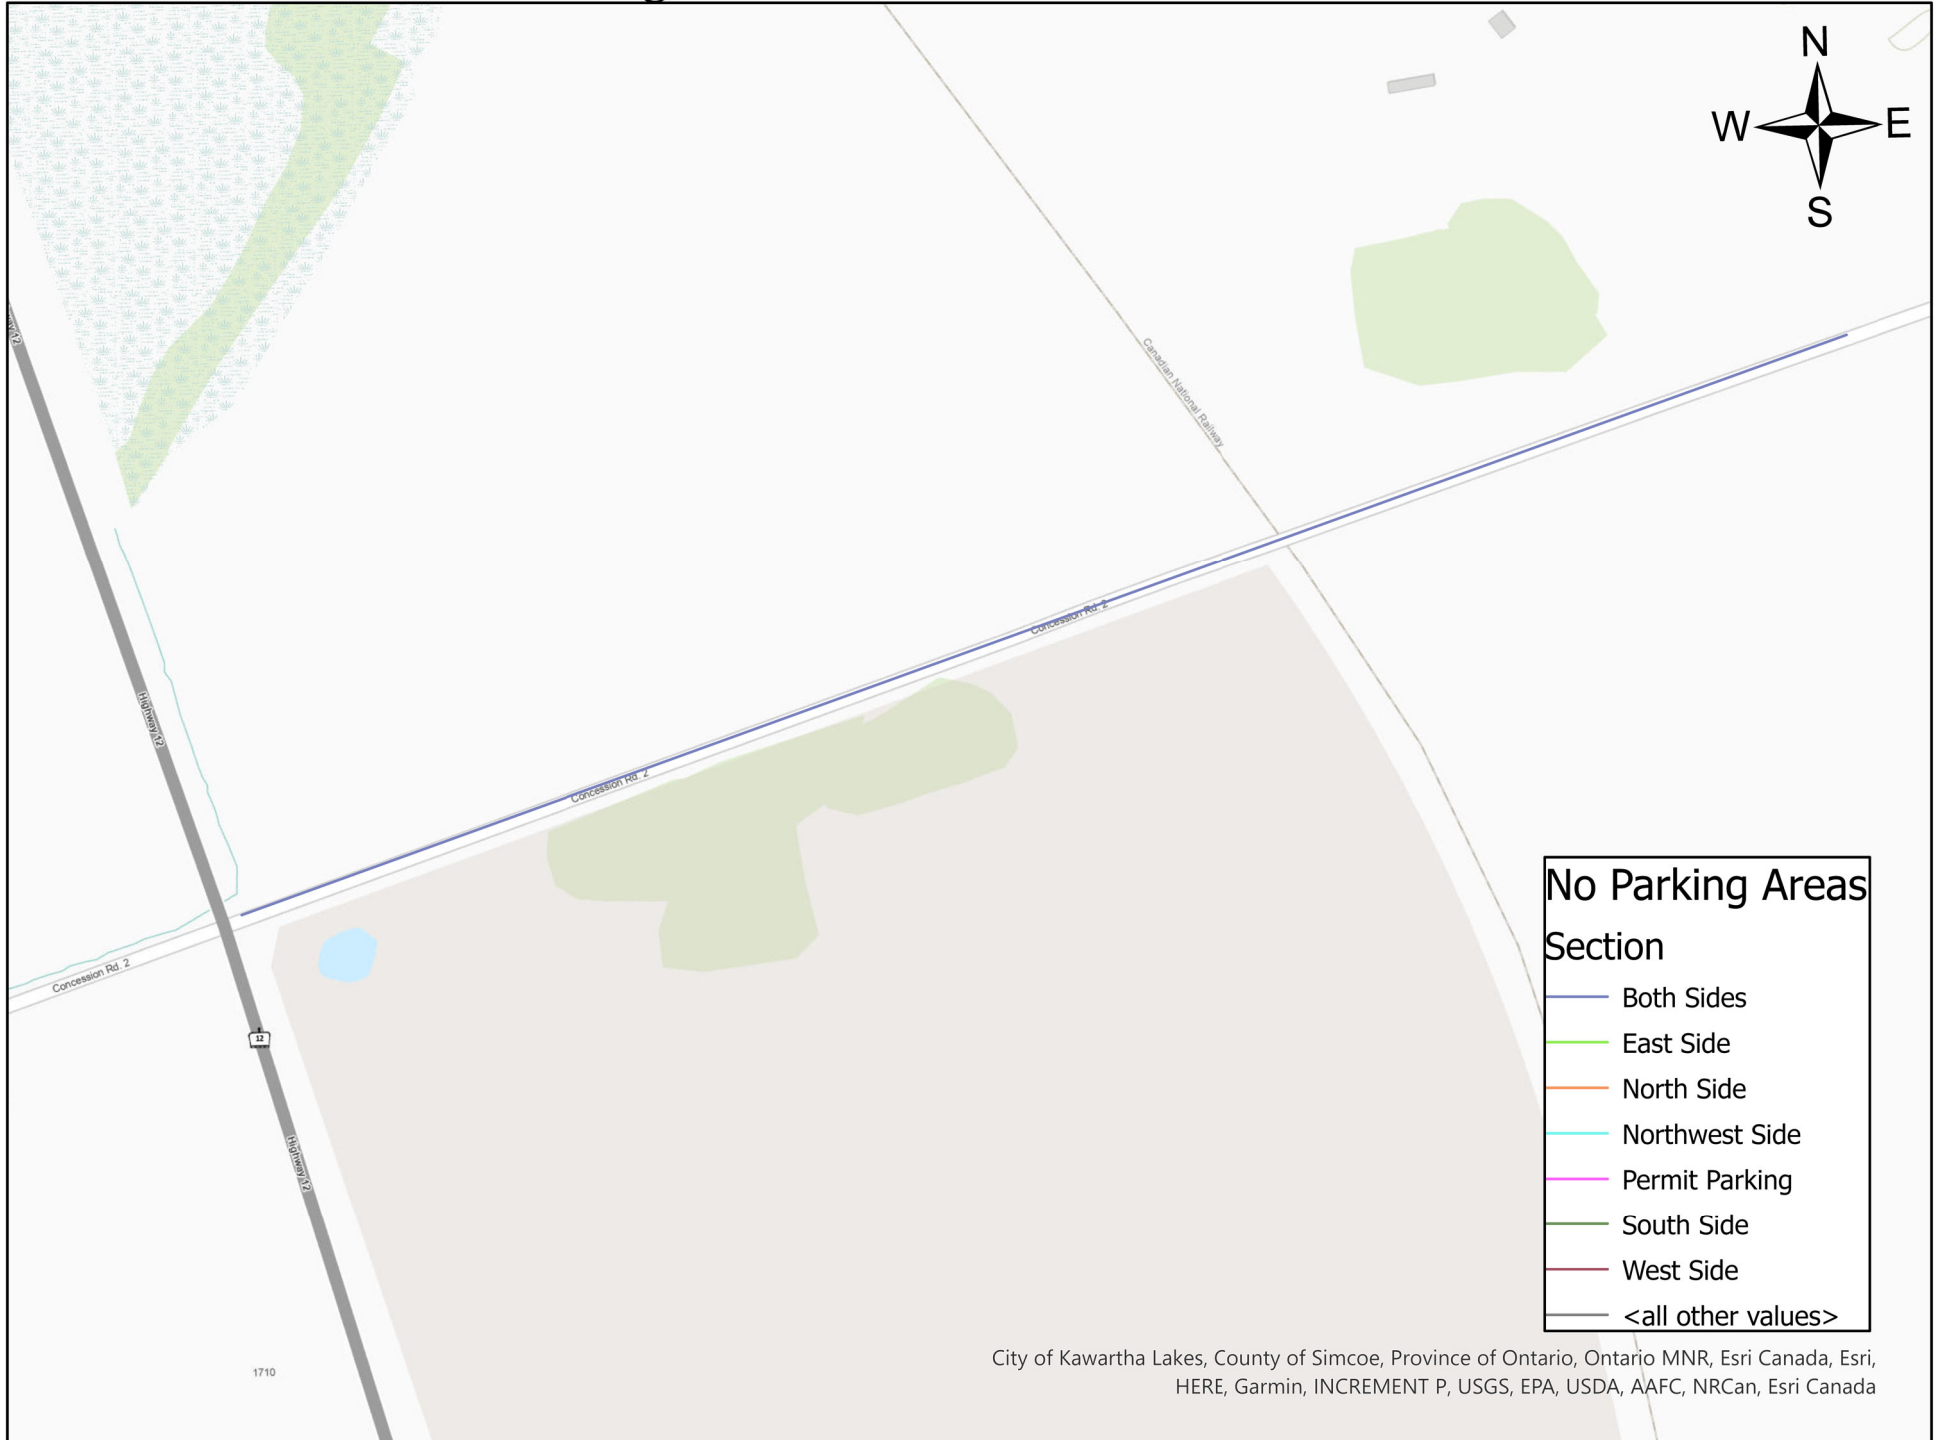

No Parking - South Ramara - Concession Rd 2

No Parking Areas Section

- Both Sides
- East Side
- North Side
- Northwest Side
- Permit Parking
- South Side
- West Side
- <all other values>

City of Kawartha Lakes, County of Simcoe, Province of Ontario, Ontario MNR, Esri Canada, Esri, HERE, Garmin, INCREMENT P, USGS, EPA, USDA, AAFC, NRCan, Esri Canada

No Parking - South Ramara - Concession Rd A & Ethel Dr

Esri Canada, City of Kawartha Lakes, County of Simcoe, Region of Durham, Ontario MNR, Esri Canada, Esri, HERE, Garmin, INCREMENT P, USGS, EPA, USDA, AAFC, NRCan

No Parking - South Ramara - Florida Ave, Concession Rd B & Spyglass Point Rd

Esri Canada, City of Kawartha Lakes, County of Simcoe, Region of Durham, Ontario MNR, Esri Canada, Esri, HERE, Garmin, INCREMENT P, USGS, EPA, USDA, AAFC, NRCan

City of Kawartha Lakes, County of Simcoe, Province of Ontario, Ontario MNR, Esri Canada, Esri, HERE, Garmin, INC, Garmin, INCREMENT P, USGS, EPA, USDA, AAFC, NRCan, Esri Canada

No Parking - South Ramara - Ramara Road 47 (near Talbot River)