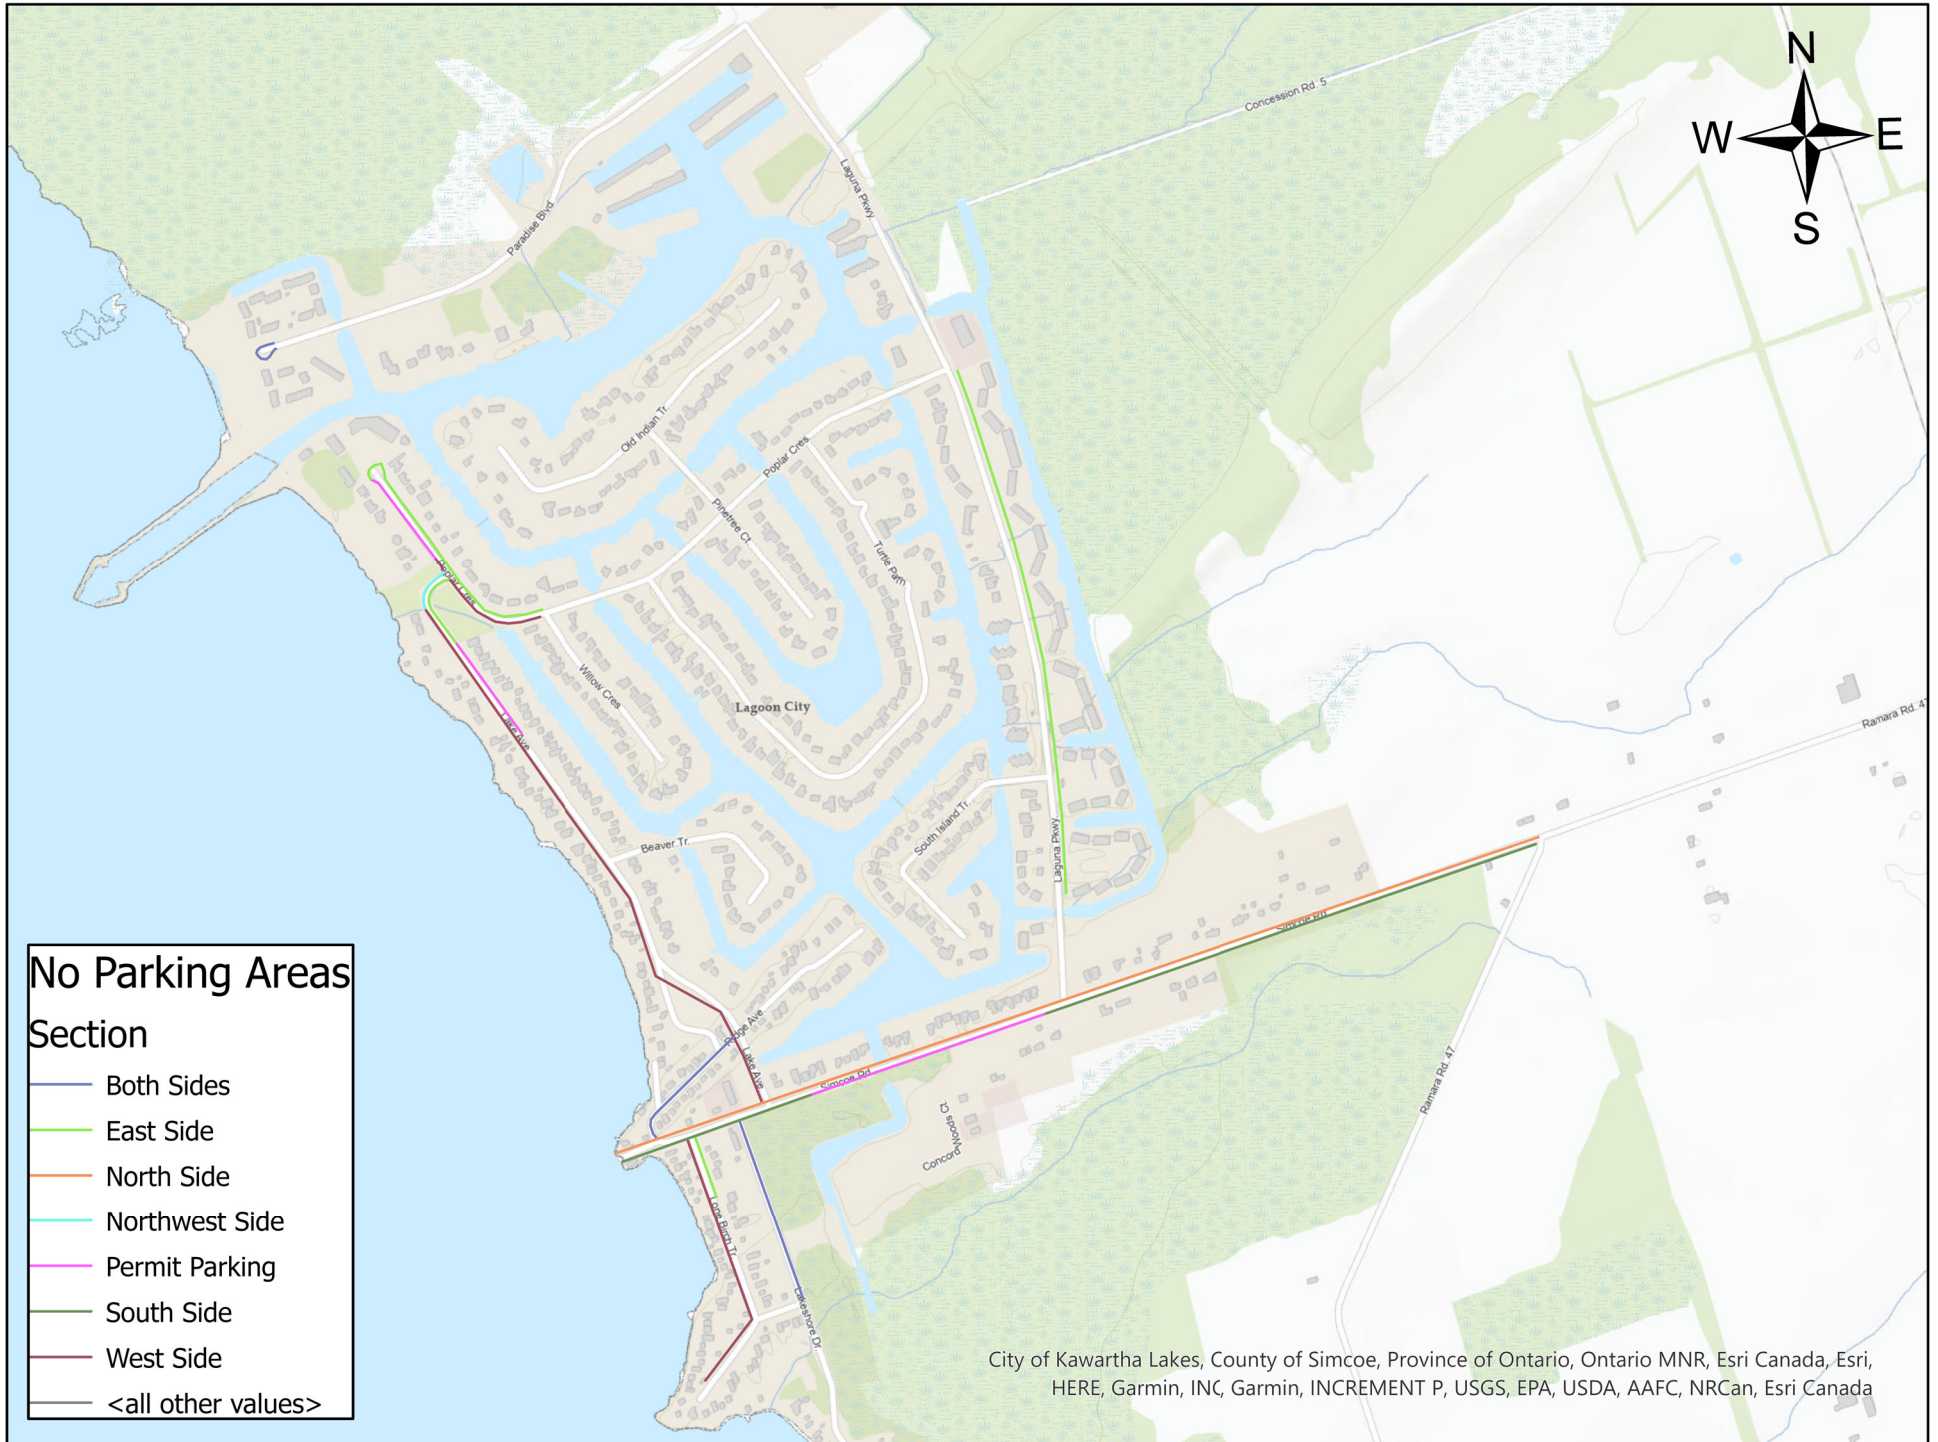

No Parking - South Ramara - Concession Rd 2

No Parking Areas Section

- Both Sides
- East Side
- North Side
- Northwest Side
- Permit Parking
- South Side
- West Side
- <all other values>

City of Kawartha Lakes, County of Simcoe, Province of Ontario, Ontario MNR, Esri Canada, Esri, HERE, Garmin, INCREMENT P, USGS, EPA, USDA, AAFC, NRCan, Esri Canada

No Parking - South Ramara - Concession Rd A & Ethel Dr

Esri Canada, City of Kawartha Lakes, County of Simcoe, Region of Durham, Ontario MNR, Esri Canada, Esri, HERE, Garmin, INCREMENT P, USGS, EPA, USDA, AAFC, NRCan

No Parking - South Ramara - Florida Ave, Concession Rd B & Spyglass Point Rd

Esri Canada, City of Kawartha Lakes, County of Simcoe, Region of Durham, Ontario MNR, Esri Canada, Esri, HERE, Garmin, INCREMENT P, USGS, EPA, USDA, AAFC, NRCan