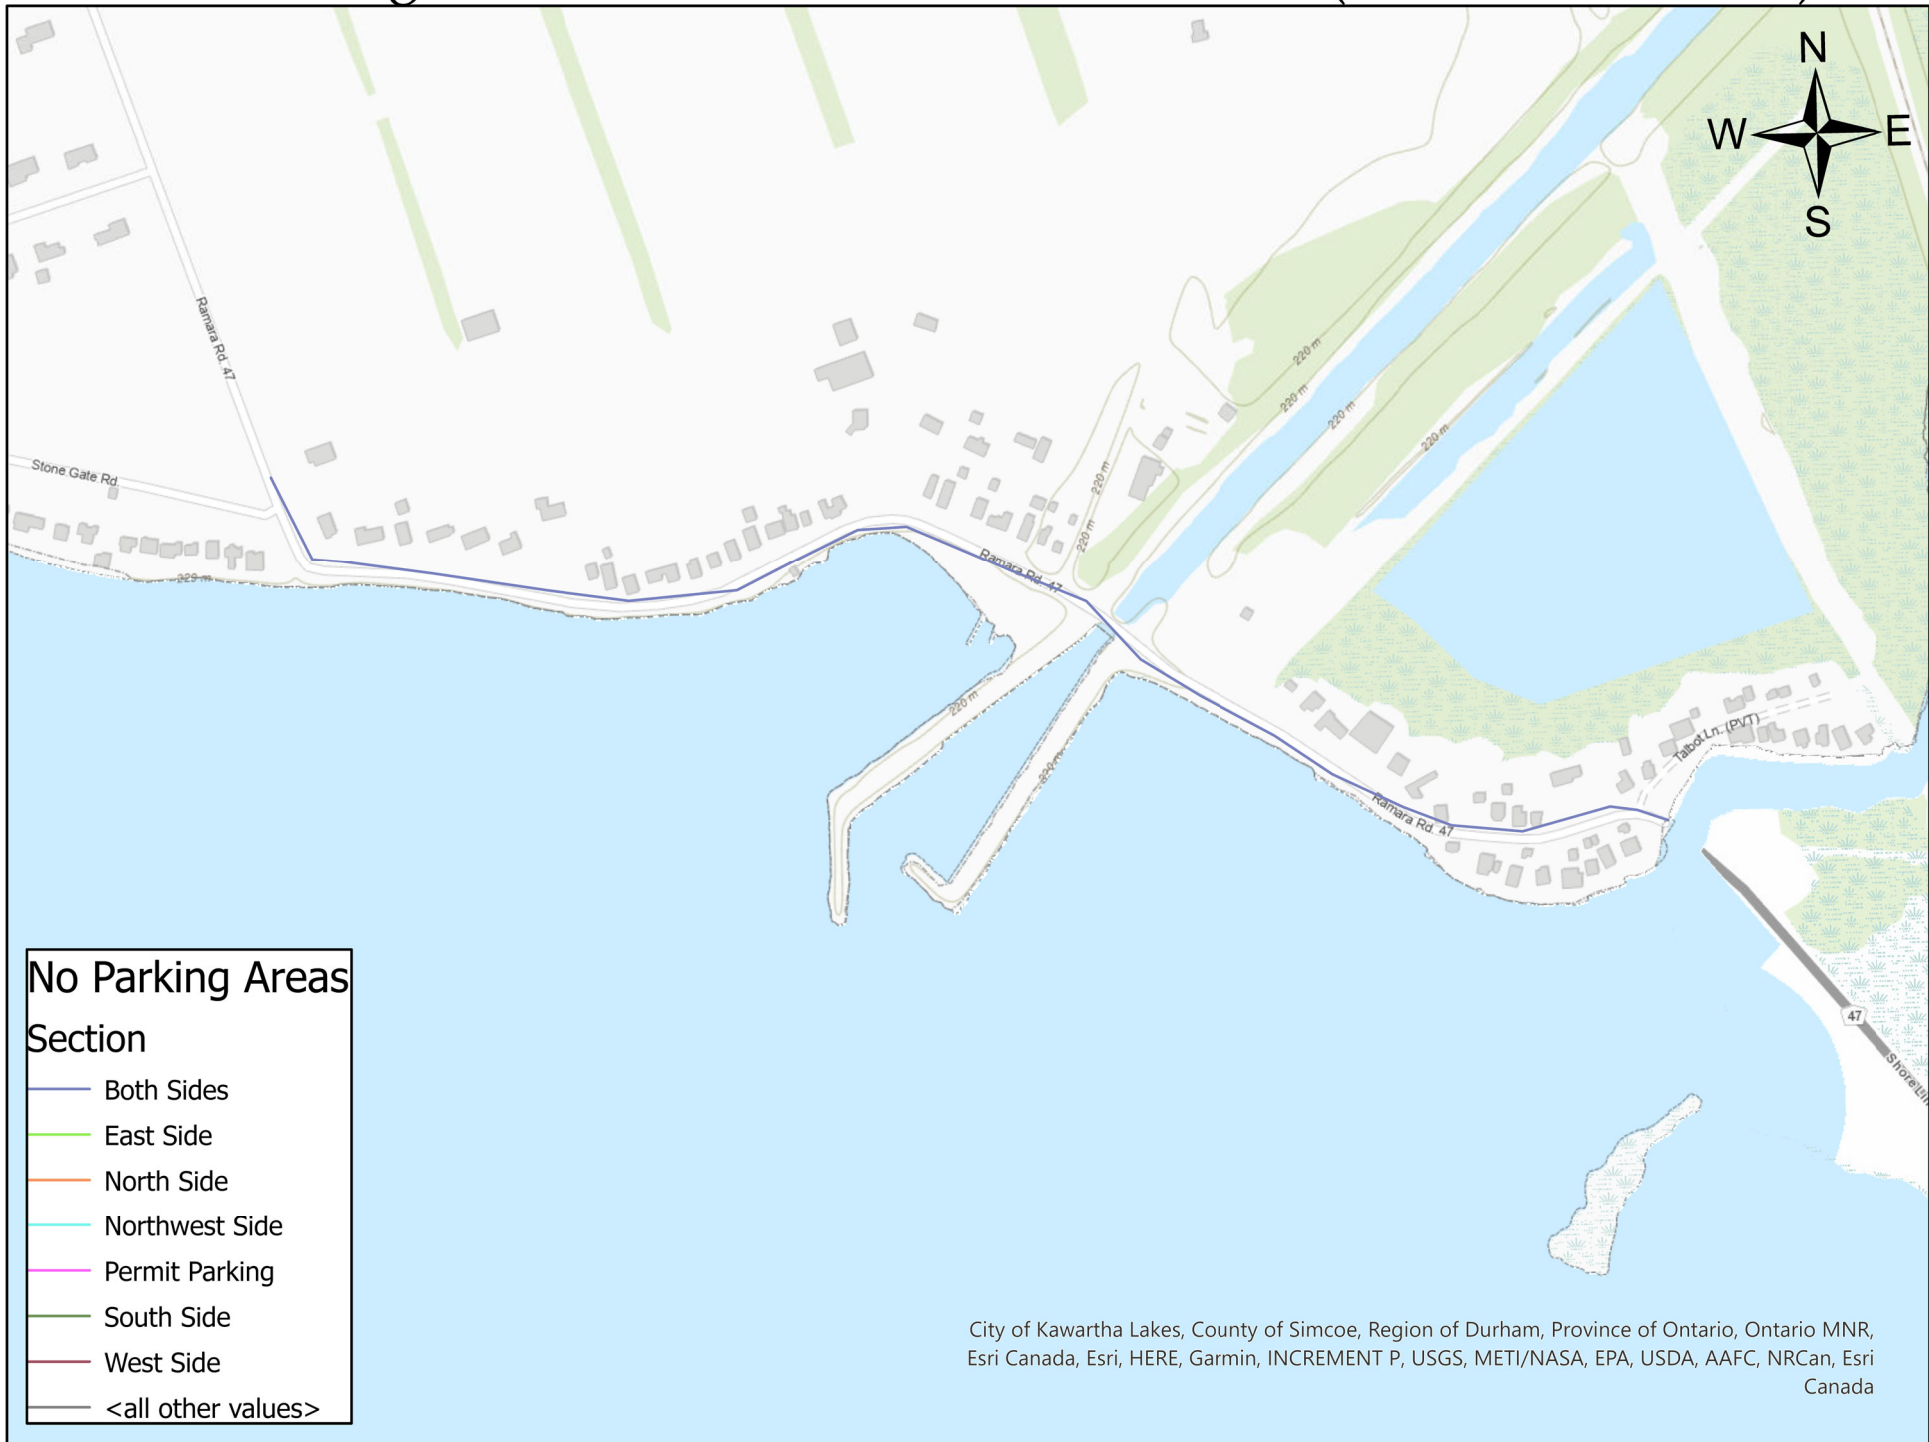

No Parking - South Ramara - Concession Rd A & Ethel Dr

Esri Canada, City of Kawartha Lakes, County of Simcoe, Region of Durham, Ontario MNR, Esri Canada, Esri, HERE, Garmin, INCREMENT P, USGS, EPA, USDA, AAFC, NRCan

No Parking - South Ramara - Florida Ave, Concession Rd B & Spyglass Point Rd

Esri Canada, City of Kawartha Lakes, County of Simcoe, Region of Durham, Ontario MNR, Esri Canada, Esri, HERE, Garmin, INCREMENT P, USGS, EPA, USDA, AAFC, NRCan

City of Kawartha Lakes, County of Simcoe, Province of Ontario, Ontario MNR, Esri Canada, Esri, HERE, Garmin, INC, Garmin, INCREMENT P, USGS, EPA, USDA, AAFC, NRCan, Esri Canada

No Parking - South Ramara - Ramara Road 47 (near Talbot River)