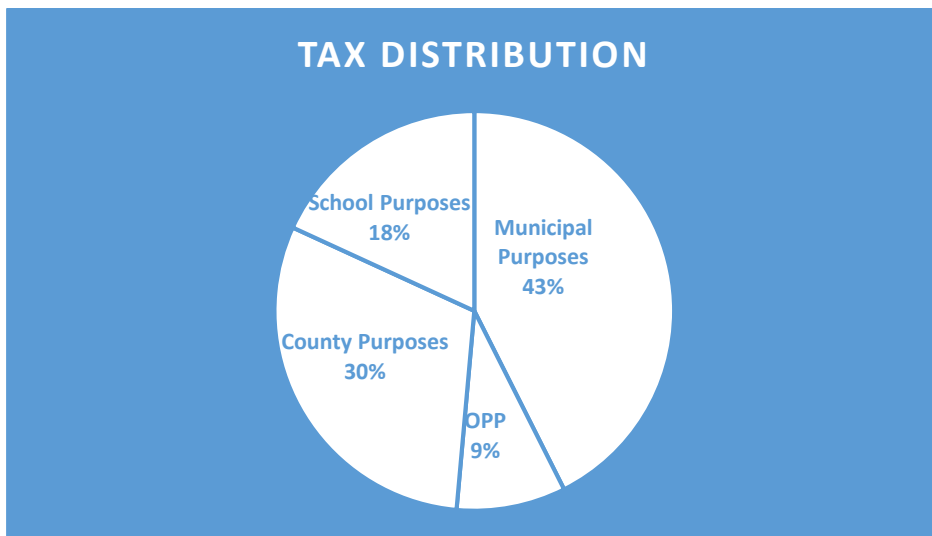

# WHERE ARE MY TAX DOLLARS GOING IN 2018?

Property taxes are split between the Municipality (lower tier) the County of Simcoe (upper tier) and Education.

## 2018 Each Tax Dollar Distributed

Township of Ramara	43 cents
County of Simcoe	30 cents
School Boards	18 cents
OPP	9 cents

That Municipality's portion goes to the following Service Areas:

Recreation	4.65%
Library	3.19%
Council	2.39%
Building, Planning, By Law and Economic Development	6.65%
General Government	23.68%
Fire	10.77%
Roads	48.67%