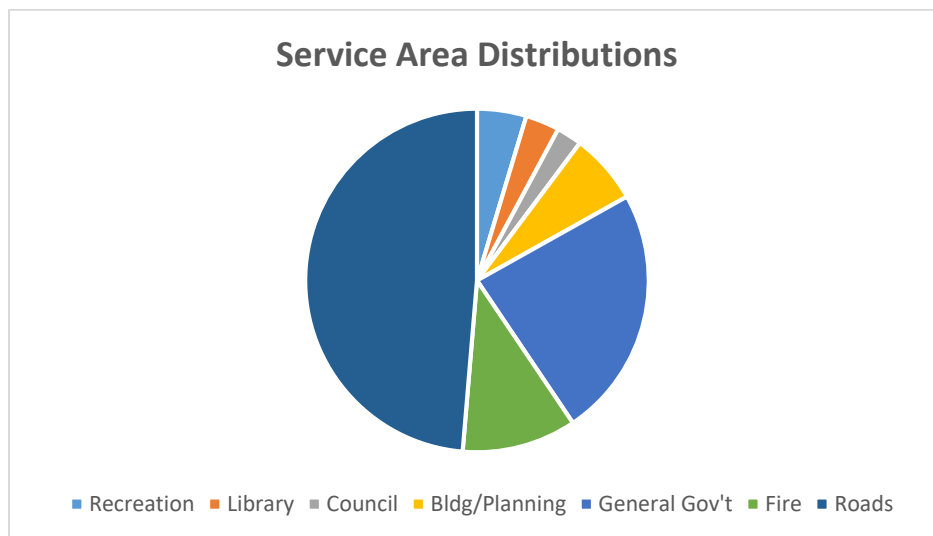

# WHERE ARE MY TAX DOLLARS GOING IN 2018?

Property taxes are split between the Municipality (lower tier) the County of Simcoe (upper tier) and Education.

## 2018 Each Tax Dollar Distributed

Township of Ramara	43 cents
County of Simcoe	30 cents
School Boards	18 cents
OPP	9 cents

That Municipality's portion goes to the following Service Areas:

Recreation	4.65%
Library	3.19%
Council	2.39%
Building, Planning, By Law and Economic Development	6.65%
General Government	23.68%
Fire	10.77%
Roads	48.67%

## Recreation – 4.65%

- 5 Community Centres
- boat launches
- parks
- recreation programs
- kids summer camp and March break camp
- youth committee dances