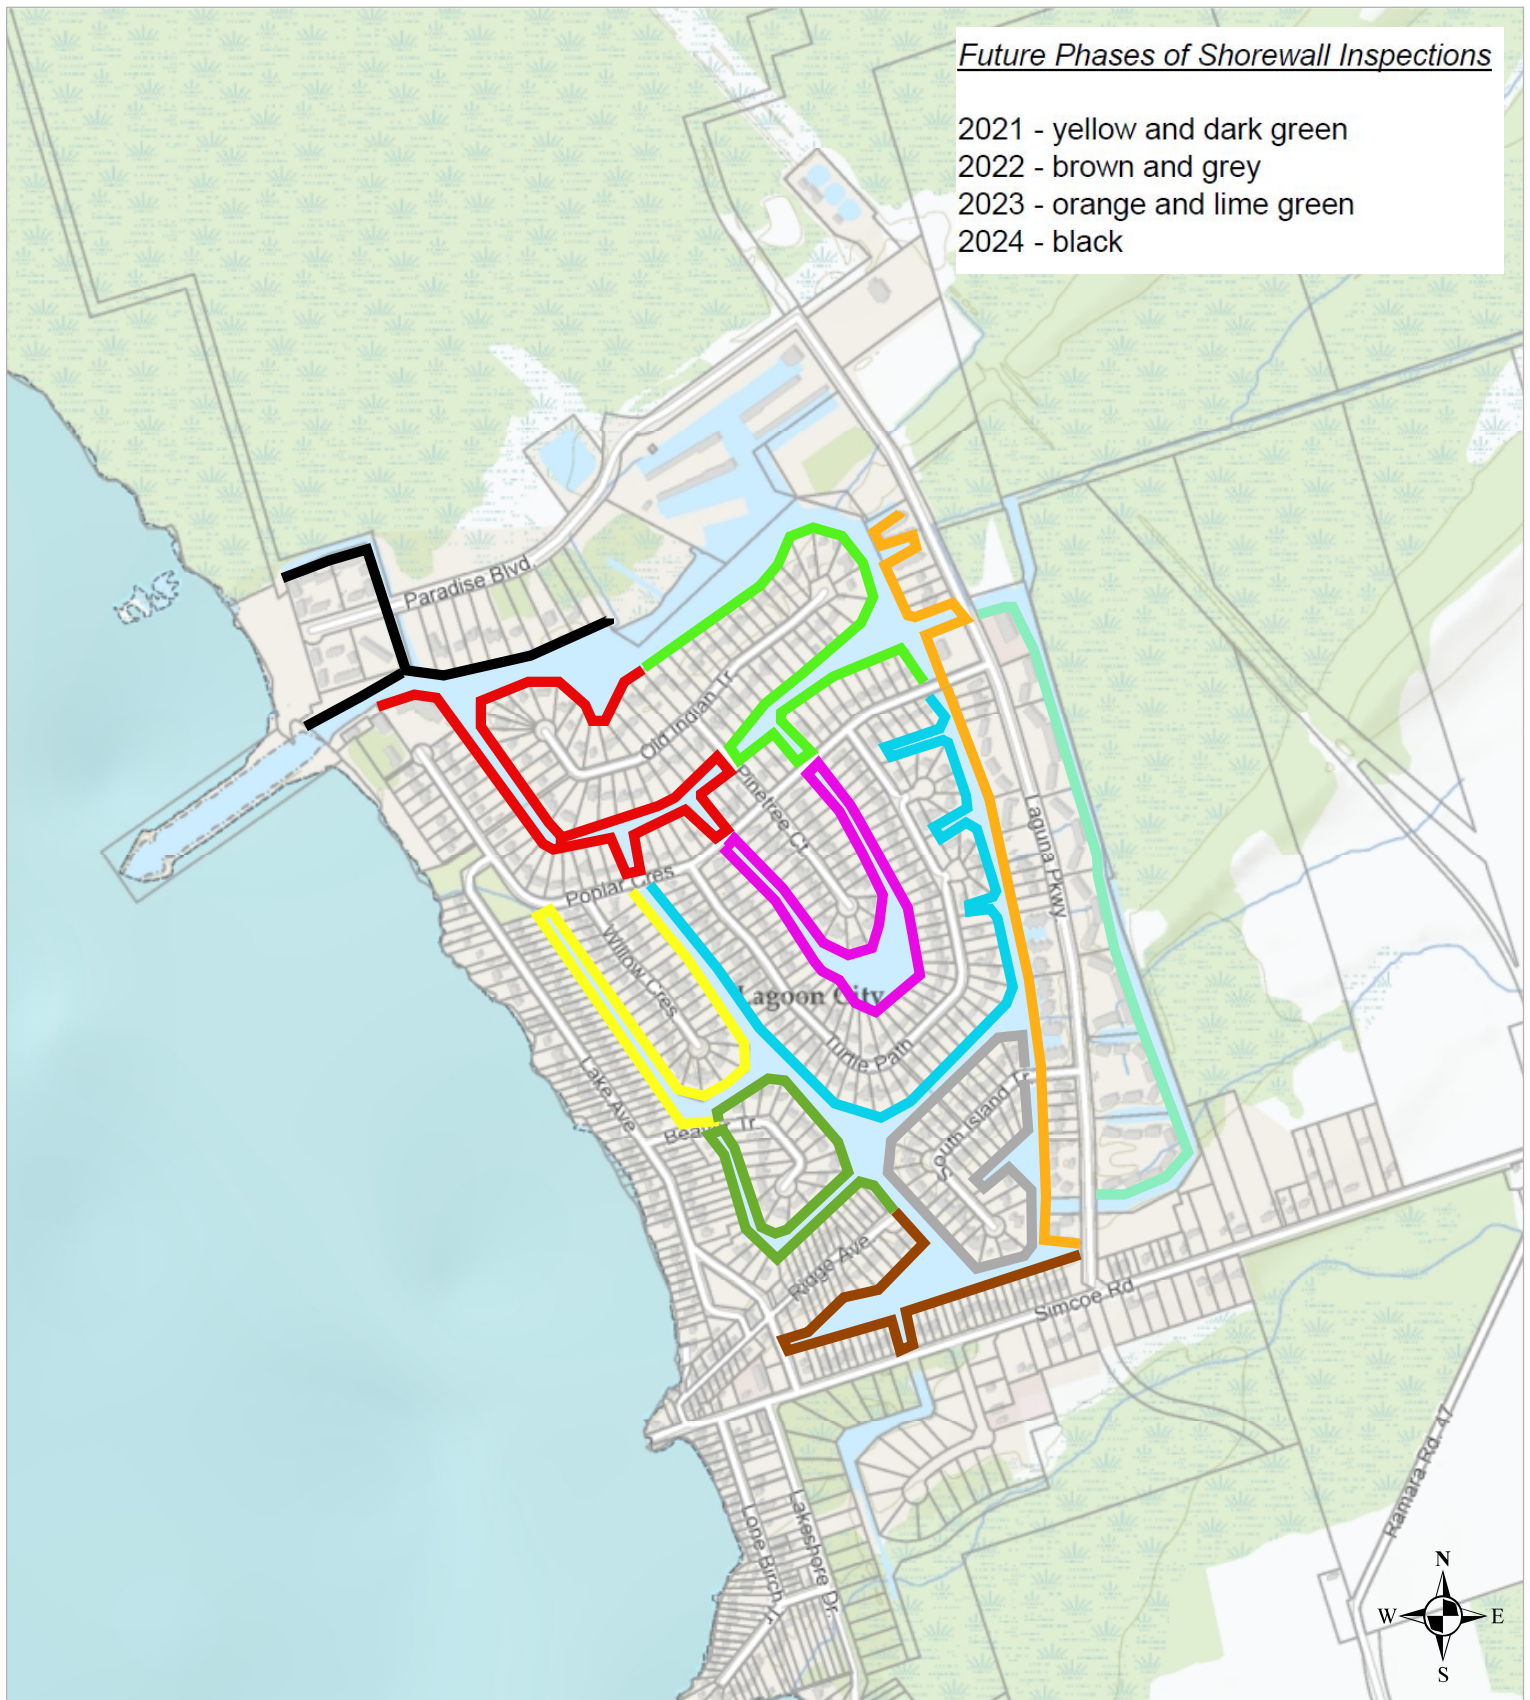

# Lagoon City Shorewall Inspection Program Phases

This map, either in whole or in part, may not be reproduced without the written authority from © The Corporation of the County of Simcoe.  
 This map is intended for personal use, has been produced using data from a variety of sources and may not be current or accurate.  
 Produced (in part) under license from:  
 © Her Majesty the Queen in Right of Canada, Department of Natural Resources;  
 © Queens Printer, Ontario Ministry of Natural Resources;  
 © Teranet Enterprises Inc. and its suppliers;  
 © Members of the Ontario Geospatial Data Exchange.  
 All rights reserved. THIS IS NOT A PLAN OF SURVEY.

1:18,056

July 3, 2020